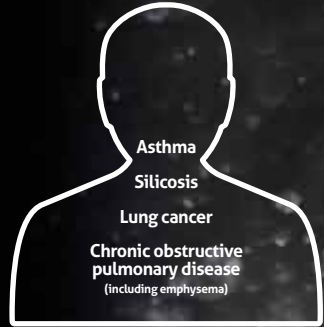

Speedy Intelligent Safety Dust Control

As part of its 'Intelligent Safety' campaign, Speedy has created this infographic to illustrate the dangers of industrial dust and how to control and minimise the risk.

The facts*

Health risks

Regularly breathing construction dust can cause:

Am I at risk?

High dust level tasks include:

How can I control industrial dust?

To find out more about Speedy's range of dust extraction equipment and dust suppression solutions, please visit: